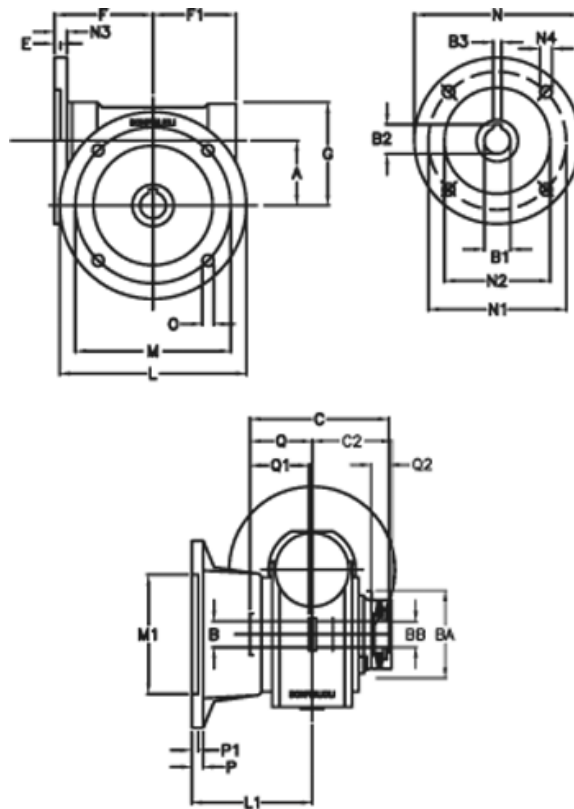

Article number: 390204901442736

Description: Worm Gear with Torque Limiter
VF 49-L2-F-14 P71B5

Measures

a = 49.50	C2 = 63,5	m = 90	P = 12
B = 25	Description = VF 49F-xx-71B5	M1 = 70	P1 = 10
B1 E7 = 14	E = 3.0	N = 160	Q = 51.0
B2 = 16.3	F = 70	N1 = 130	Q1 = 41
B3 H9 = 5	F1 = 63	N2 = 110	Q2 = 15
BA = 63	g = 80	N3 = 10.5	
BB H7 = 14	L = 125	N4 = 9.5	
C = 105	L1 = 85.5	O = 10.5	